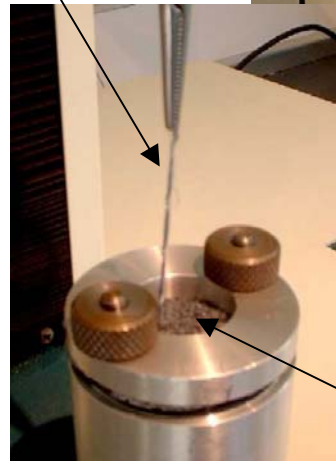

Examples of Carpet test Applications

Using a variety of attachments, the Tinius Olsen testing machines can be used for performing a variety of tests on carpets. Depending upon the customer's required specification will depend upon the grips and attachments used (all pictures are shown for illustration purposes only)

Applications

Typically, the normal tests for performing using the Tinius Olsen test machine would include tests for;

- **Tensile Strength**
- **Seam Slippage**
- **Bond/Adhesion/Peel Strength**
- **Puncture Resistance**
- **Tuft withdrawal**

Tuft loop being extracted

Carpet specimen 'clamped' in position