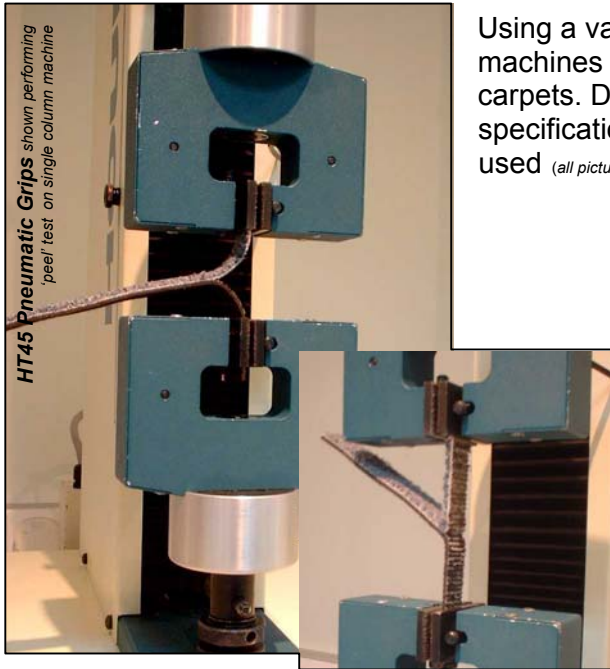

Examples of Carpet test Applications

Using a variety of attachments, the Tinius Olsen testing machines can be used for performing a variety of tests on carpets. Depending upon the customer's required specification will depend upon the grips and attachments used (all pictures are shown for illustration purposes only)

Applications

Typically, the normal tests for performing using the Tinius Olsen test machine would include tests for;

- **Tensile Strength**
- **Seam Slippage**
- **Bond/Adhesion/Peel Strength**
- **Puncture Resistance**
- **Tuft withdrawal**

Tuft loop being extracted

Carpet specimen 'clamped' in position