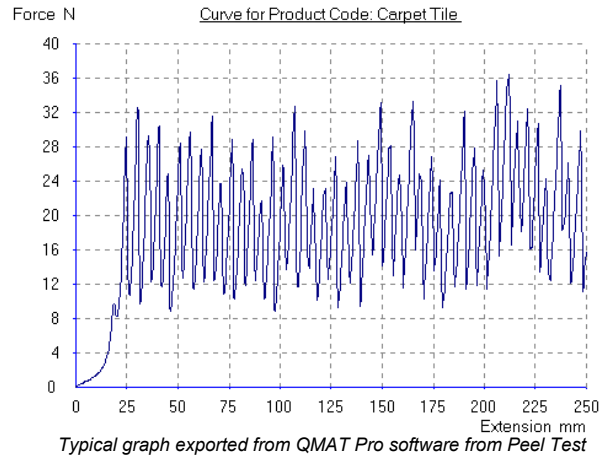

Examples of Carpet test Applications

Using a variety of attachments, the Tinius Olsen testing machines can be used for performing a variety of tests on carpets. Depending upon the customer's required specification will depend upon the grips and attachments used (all pictures are shown for illustration purposes only)

Applications

Typically, the normal tests for performing using the Tinius Olsen test machine would include tests for;

- **Tensile Strength**
- **Seam Slippage**
- **Bond/Adhesion/Peel Strength**
- **Puncture Resistance**
- **Tuft withdrawal**

Tuft loop being extracted

Carpet specimen 'clamped' in position